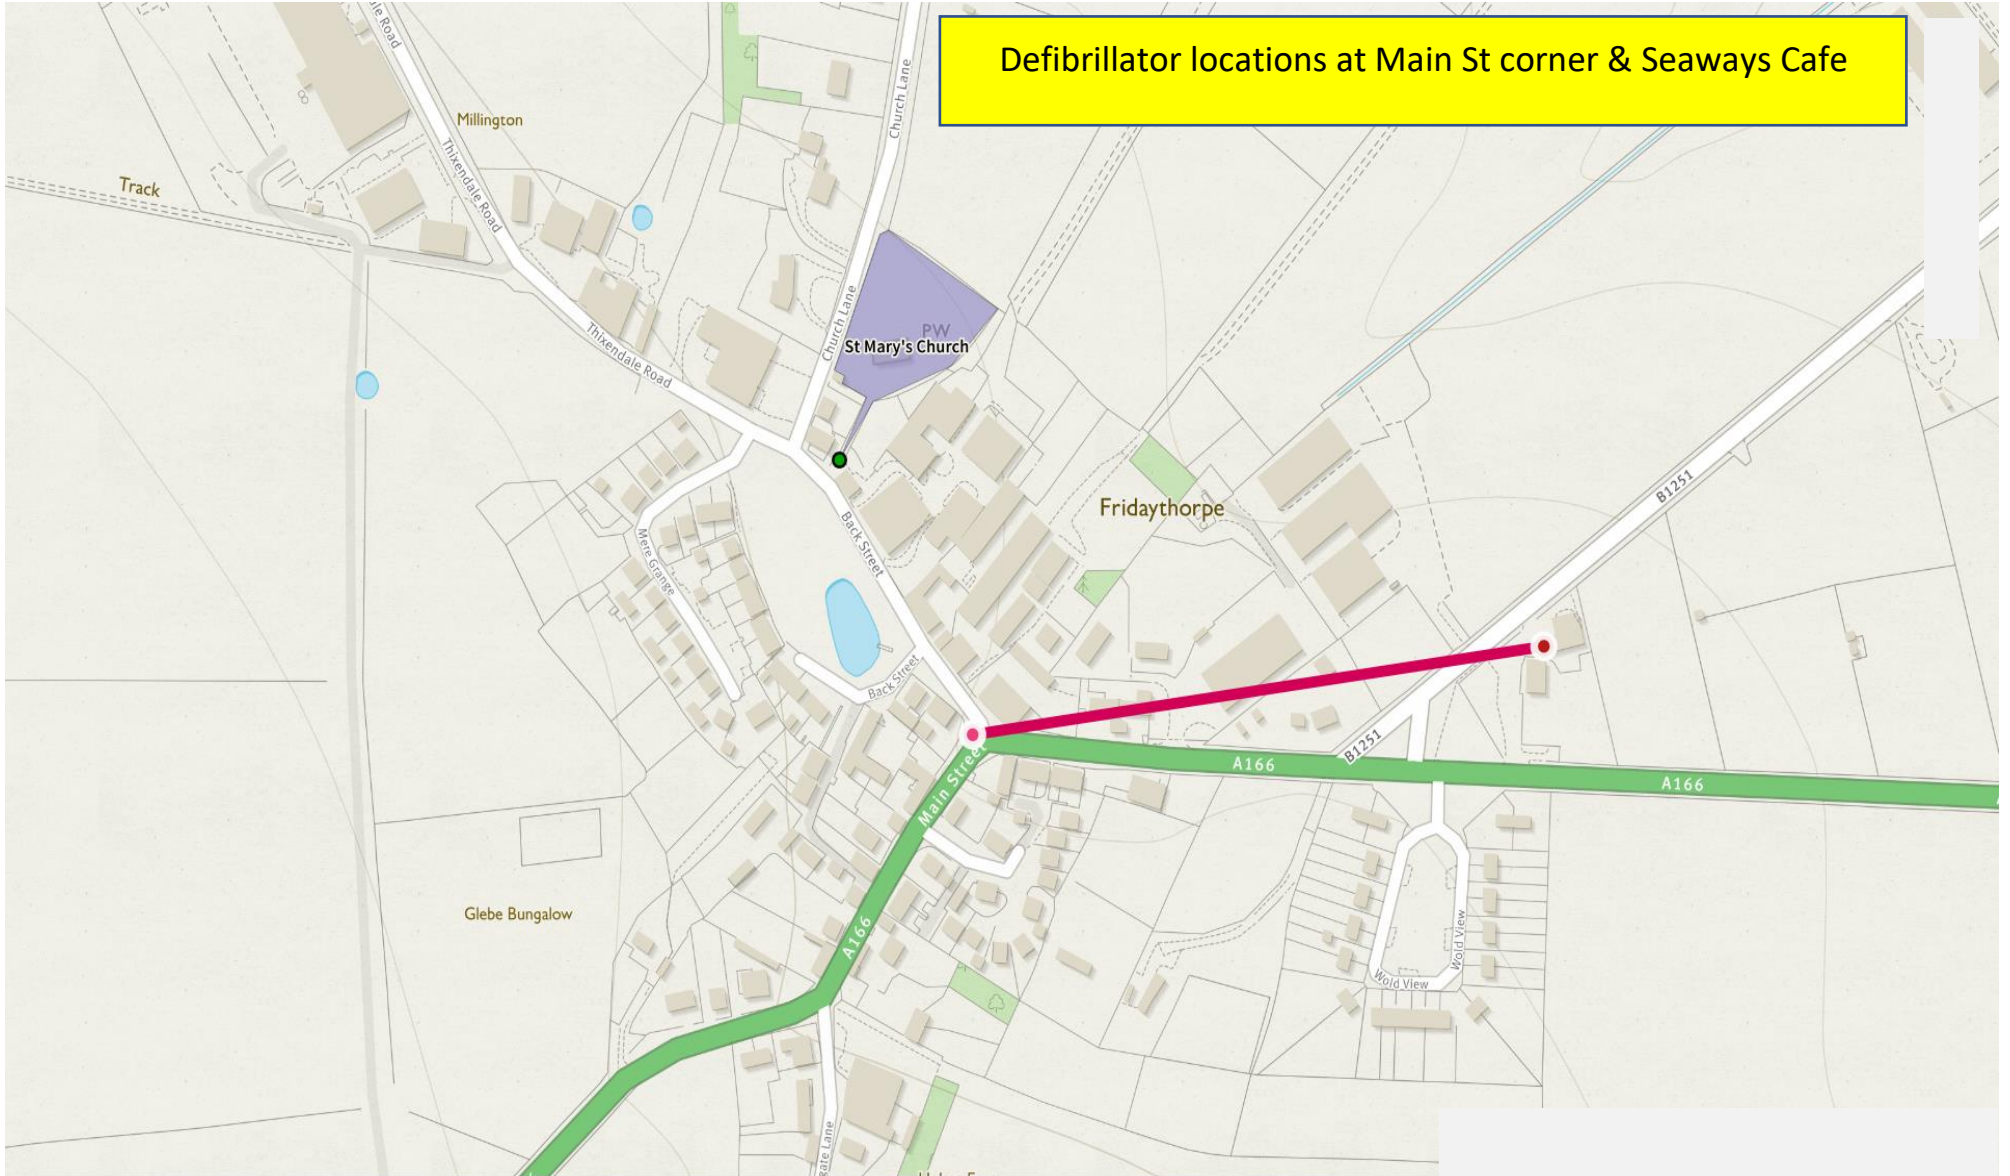

Defibrillator locations at Main St corner & Seaways Cafe

3min

0.19mi

Total ascent: 0.00ft